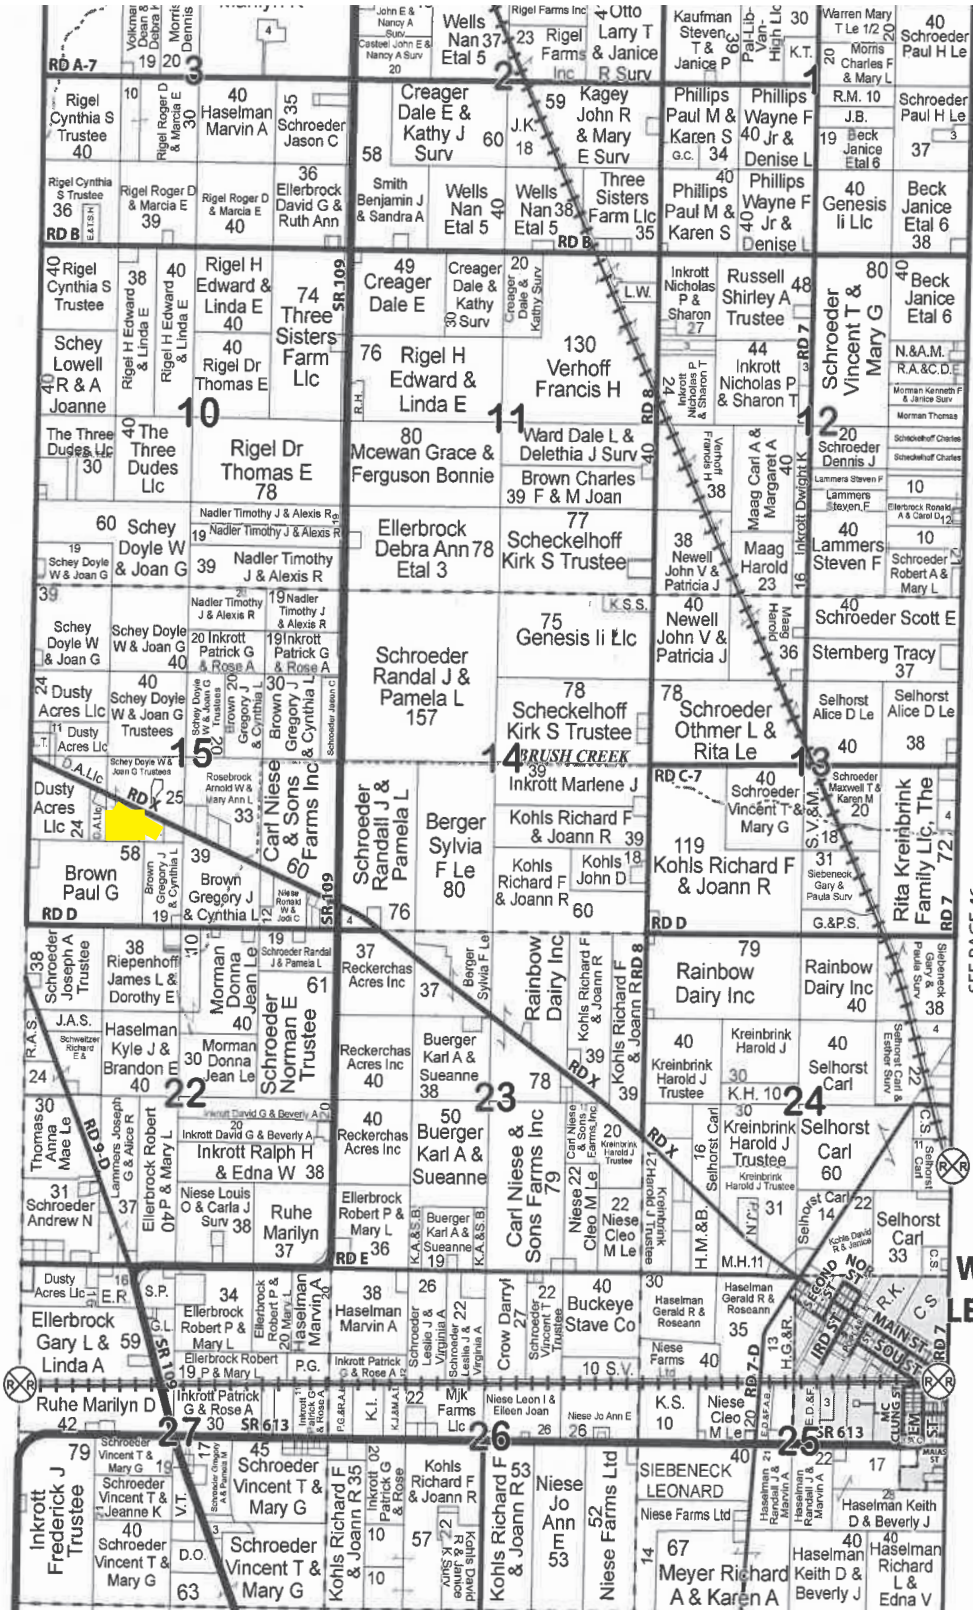

12 ± Acres

Liberty Twp. Putnam County

Total Acres: Apx 12
Tillable Acres: Apx 11.5
Waste/ROW: Apx .5

Soil Types: Del Rey, Toledo
Annual Taxes: \$280.30
Parcel Number: 18-0110900000,
18-0111000000

Apx 12 acres in Section 15, Liberty Township, Putnam County in 2 parcels, with frontage on Rd X west of Leipsic, 2021 farming rights available

Own

12 ± Acres

Liberty Twp. Putnam County

Soil Map

Fields | Soil Survey November 6, 2020

Source: NRCS Soil Survey

All fields

12 ac

12 ± Acres

Liberty Twp. Putnam County

Plat Map

Scale 1:39,000

SEE PAGE 46

WEST LEIPSIC