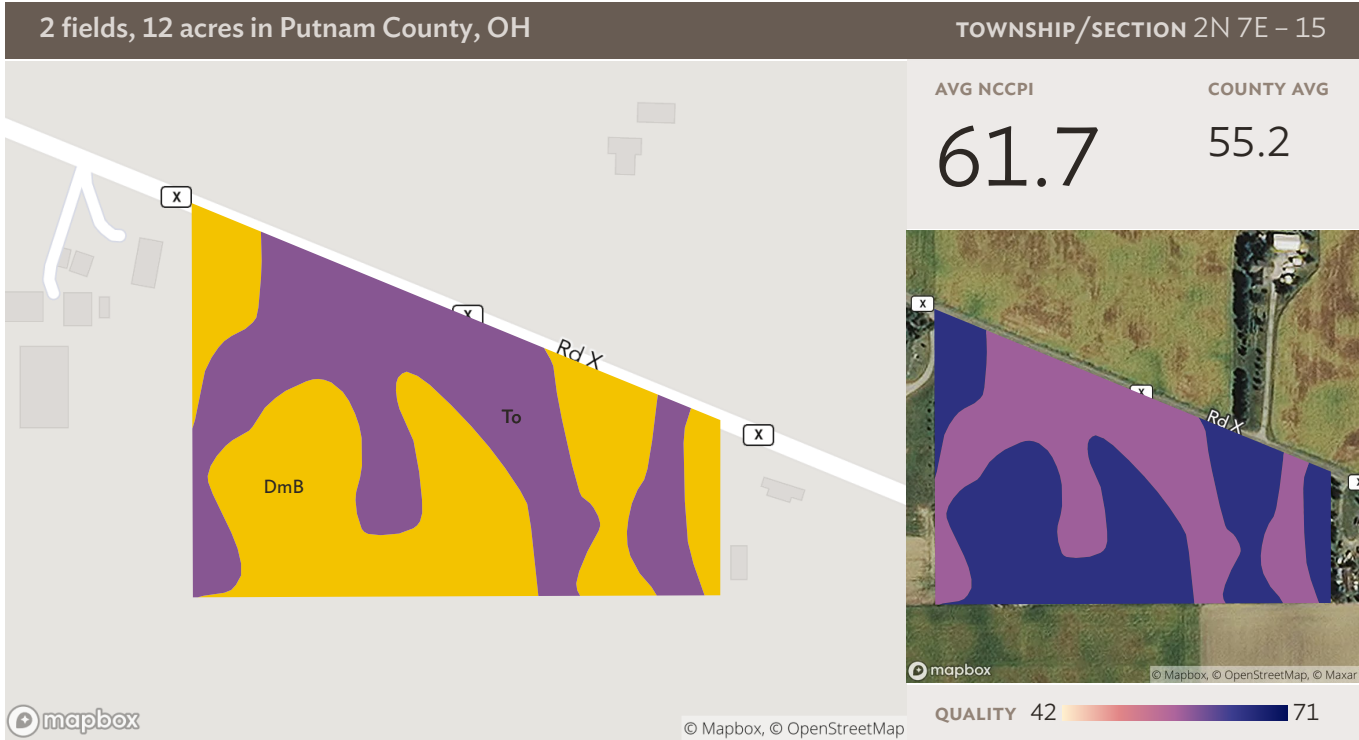

12 ± Acres

Liberty Twp. Putnam County

Total Acres: Apx 12
Tillable Acres: Apx 11.5
Waste/ROW: Apx .5

Soil Types: Del Rey, Toledo
Annual Taxes: \$280.30
Parcel Number: 18-0110900000,
18-0111000000

Apx 12 acres in Section 15, Liberty Township, Putnam County in 2 parcels, with frontage on Rd X west of Leipsic, 2021 farming rights available

Own

12 ± Acres

Liberty Twp. Putnam County

Soil Map

Fields | Soil Survey November 6, 2020

Source: NRCS Soil Survey

All fields

12 ac

SOIL CODE	SOIL DESCRIPTION	ACRES	PERCENTAGE OF FIELD	SOIL CLASS	NCCPI
DmB	Del Rey-Fulton silt loams, 1 to 6 percent slopes	6.46	53.0%	3	65.5
To	Toledo silty clay loam	5.74	47.0%	3	57.4
					12.20
					61.7

12 ± Acres

Liberty Twp. Putnam County

Plat Map

Scale 1:39,000

SEE PAGE 46

WEST LEIPSIC