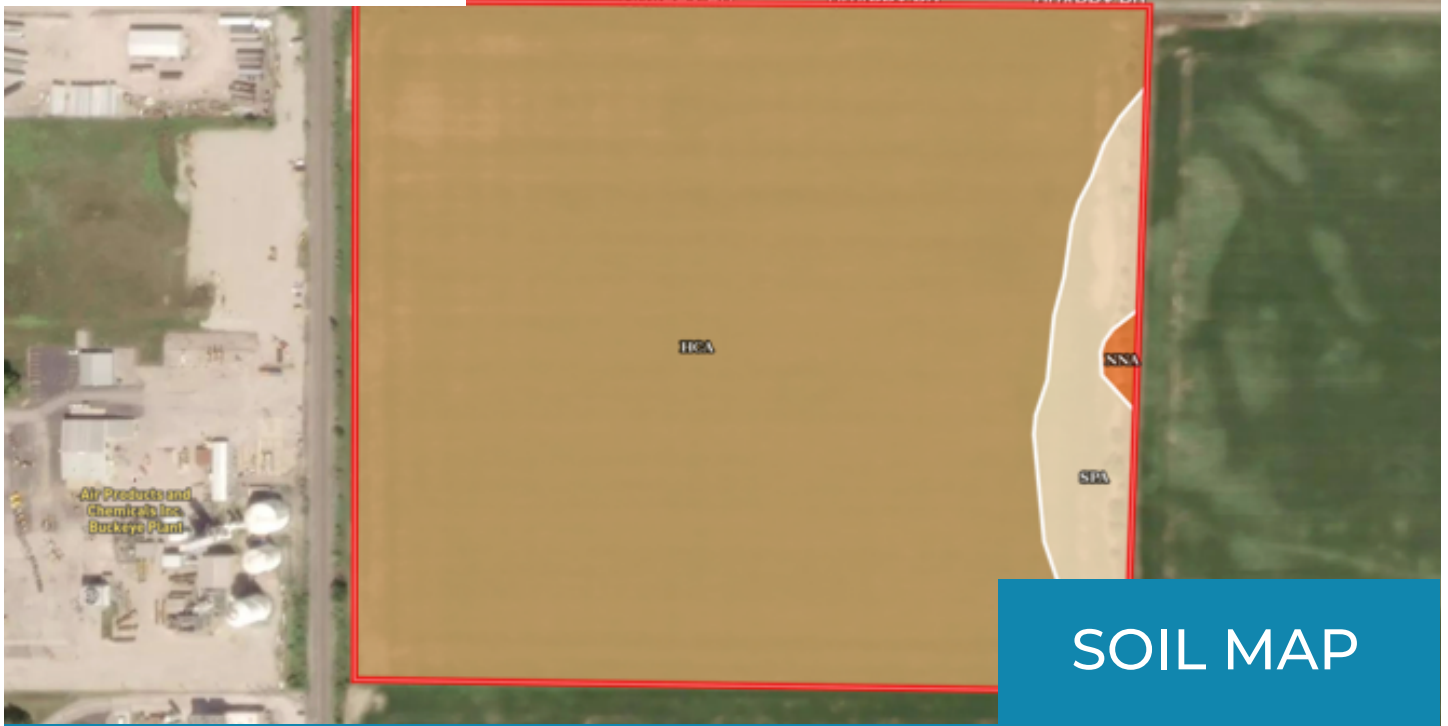

SOIL MAP

SOIL CODE	SOIL DESCRIPTION	ACRES	%	CPI	NCCPI	CAP
HcA	Hoytville silty clay loam, 0 to 1 percent slopes	35.99	91.67	82	58	2w
SpA	Sloan silty clay loam, 0 to 1 percent slopes, frequently flooded	2.99	7.62	0	52	3w
NnA	Nappanee loam, 0 to 2 percent slopes	0.18	0.46	0	67	3w
NnB	Nappanee loam, 2 to 6 percent slopes	0.1	0.25	0	66	3e
TOTALS		39.26(*)	100%	75.17	57.6	2.08

FSA INFO

CROP NAME	BASE ACRES	PLC YIELD
CORN	32.40	128
SOYBEANS	6.30	37
TOTAL	38.70	

FARMLAND & CROPLAND: 38.72 ACRES