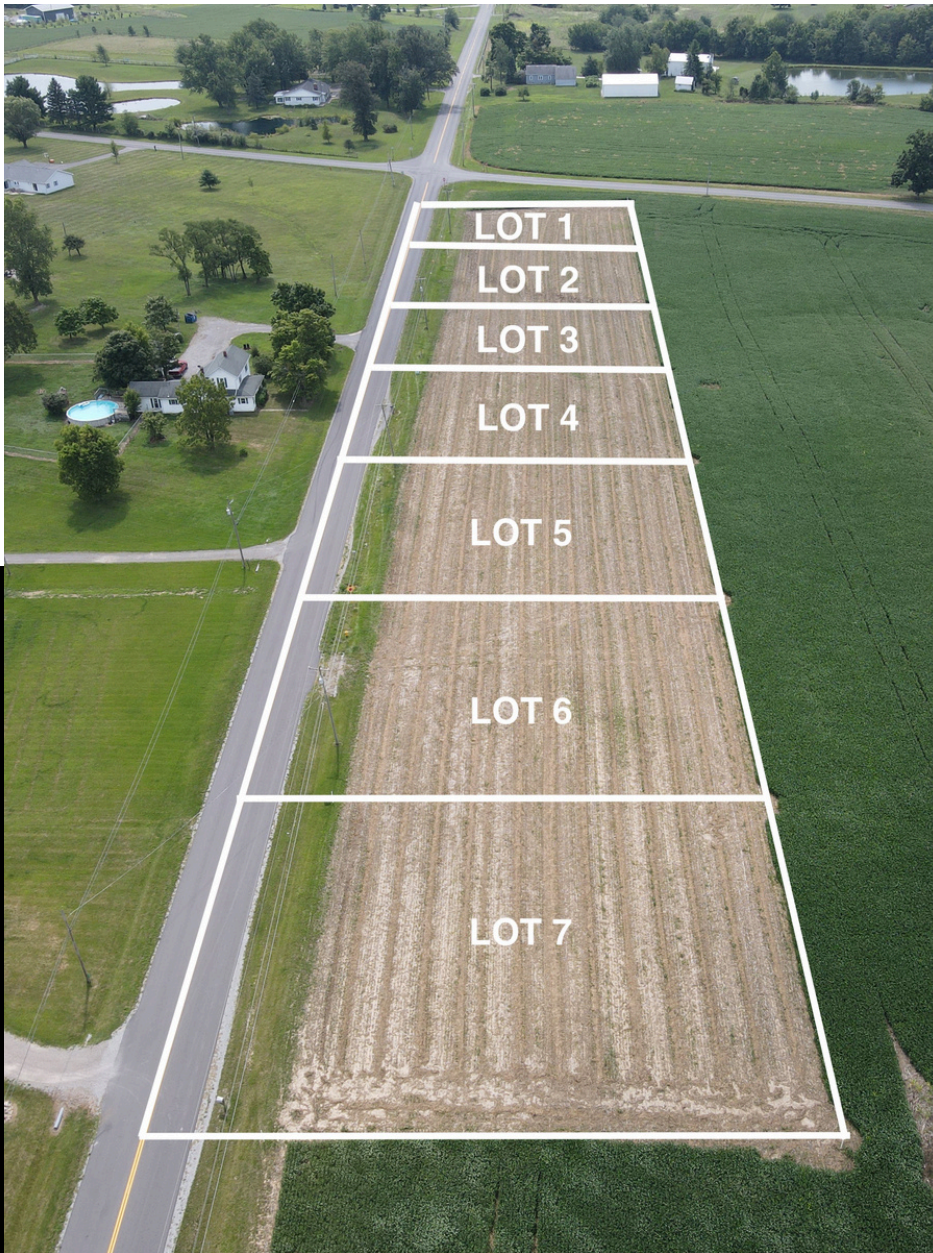

BUILDING LOT LISTING

REAL ESTATE
& LAND COMPANY

7 LOTS

ALLEN EAST
SCHOOL
DISTRICT

TRACT 1 - 0.502 Acres

TRACT 2 - 0.502 Acres

TRACT 3 - 0.502 Acres

TRACT 4 - 0.502 Acres

TRACT 5 - 0.502 Acres

TRACT 6 - 0.502 Acres

TRACT 7 - 0.502 Acres

CHAD WRIGHT

#REALESTATESOLDWRIGHT

419-236-7143

www.dyerealestate.com

000 NAPOLEON RD.
HARROD, OH

DESCRIPTION

Great opportunity to build a home in Allen East! 7 lots total available, close to the school, each lot is .502 acres and measures 125'x175', water and sewer available.

GO TO OUR WEBSITE OR CONTACT CHAD WRIGHT FOR PRICING.